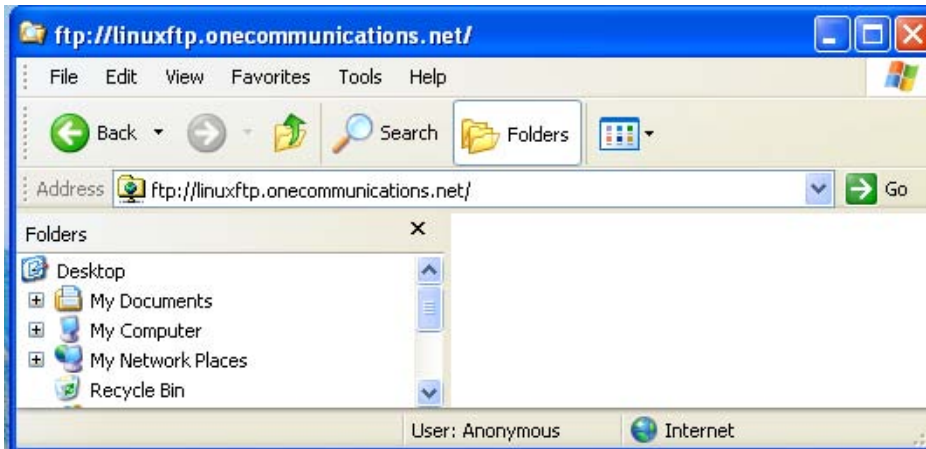

Instructions for ftp using Windows Explorer

Left click on start

Choose Explore

In the address widow type:

ftp://linuxftp.onecommunications.net/

Enter Username and Password